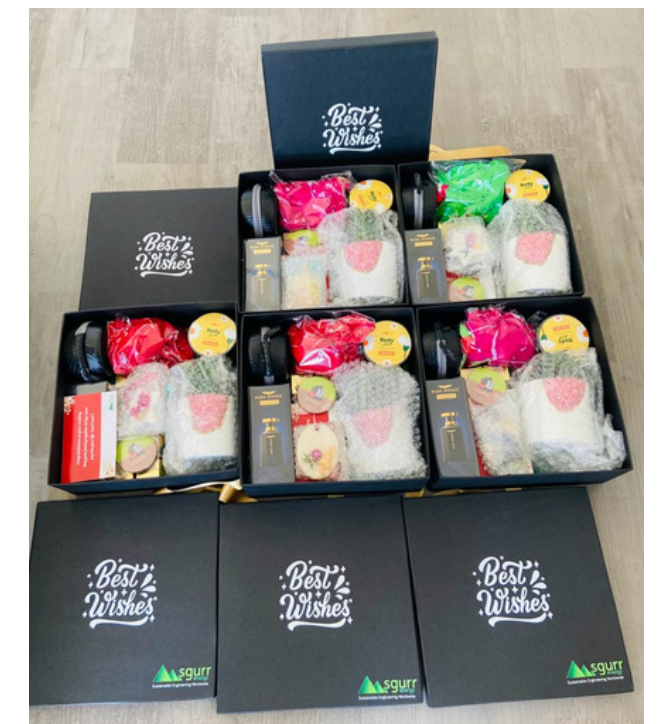

EMPLOYEE WEDDING GIFT

1. Rigid box with branding
2. Concrete pot with plantar
3. Earphone Case
4. Men's perfume
5. Closet bar
6. Lehriya Scarf
7. Body Butter
8. Ferro Rocher Pack of 3*2
9. Couple Fridge Magnet
10. Greeting Card

5 Hampers

Style Noosh